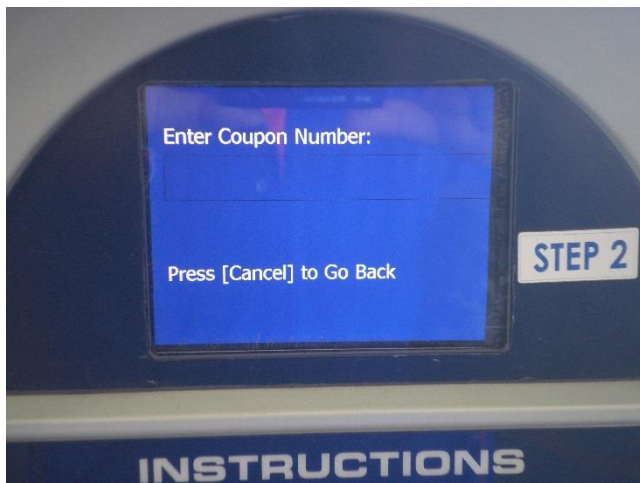

Type in your coupon code: 70182624 and press OK to continue.