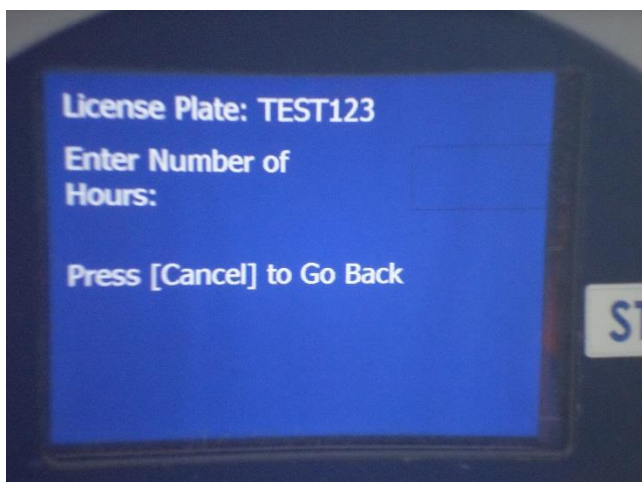

**BOISE STATE UNIVERSITY**

**DEPARTMENT OF PUBLIC SAFETY**

***Important: You may park on any floor, but need to make note of your **license plate number** before going to the payment machines.***

**BOISE STATE UNIVERSITY PARKING INSTRUCTIONS -  
BRADY GARAGE**

**IMPORTANT:** You may park on any floor, before leaving your vehicle note your license plate number.

**Your Coupon Code: 70182624**

**Steps to use your coupon code:**

After parking your vehicle and **taking down your license plate number**, proceed to one of the parking payment machines located on the ground floor, or just outside each level of the northwest stairwell.

Press any key to begin, then enter your license plate number.

(Do not enter sample numbers shown in picture.)

Select: 2) Hourly

Enter amount of hours you anticipate staying and press the OK button (We recommend overestimating your stay up to 18 hours).