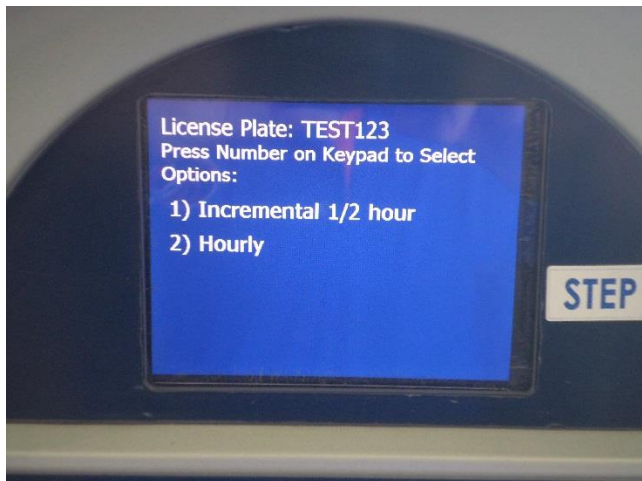

**BOISE STATE UNIVERSITY**

**DEPARTMENT OF PUBLIC SAFETY**

***Important: You may park on any floor, but need to make note of your **license plate number** before going to the payment machines.***

**BOISE STATE UNIVERSITY PARKING INSTRUCTIONS -  
BRADY GARAGE**

**IMPORTANT:** You may park on any floor, before leaving your vehicle note your license plate number.

**Your Coupon Code: 70182624**

**Steps to use your coupon code:**

After parking your vehicle and **taking down your license plate number**, proceed to one of the parking payment machines located on the ground floor, or just outside each level of the northwest stairwell.

Press any key to begin, then enter your license plate number.

(Do not enter sample numbers shown in picture.)

Select: 2) Hourly

Enter amount of hours you anticipate staying and press the OK button (We recommend overestimating your stay up to 18 hours).